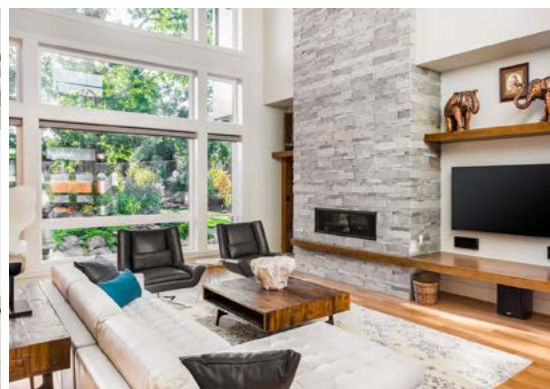

## PERFECT CONTEMPORARY *Masterpiece*

12707 EDGEWOOD DRIVE  
ATLANTA, GA 30345

OFFERED AT \$1,897,000

5	3	4,321	6,970
Beds	Baths	Square Feet	Square Foot Lot

Enjoy living at its absolute finest. Tall ceilings and a soothing palette welcome you into this two-story masterpiece. This move-in ready beauty boasts two fireplaces, chef's kitchen with stainless steel appliances, wine bar, dry bar, pantry, and spacious living room with walls of windows to stunning backyard views. Gorgeous master bedroom includes a full bath with his-and-her vanities, dual shower, and large walk-in closet. Perfect for entertaining, the backyard is beautifully landscaped and features a porch with outdoor BBQ, fire pit, and views looking out to the sparkling pool.